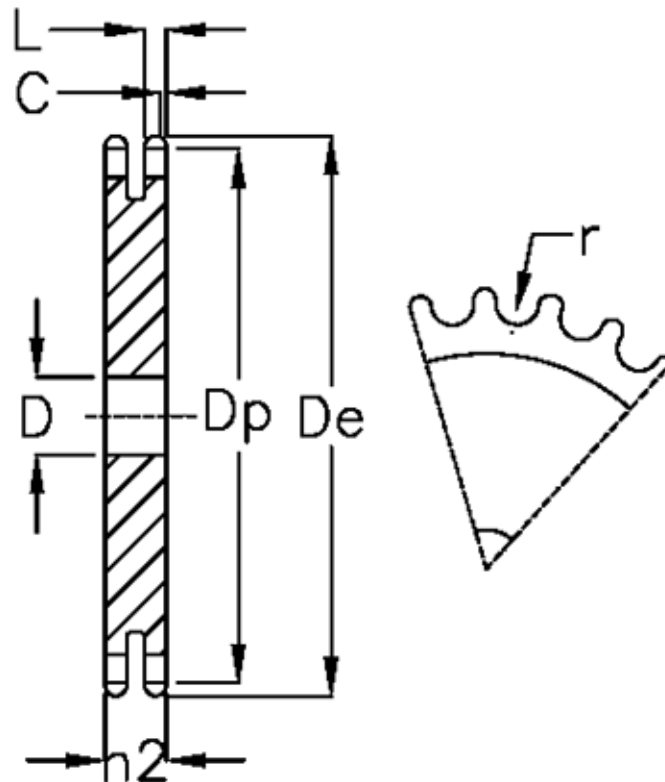

Article number: 616022003046

Description: Plate wheel 06 B-2 Z=46 duplex

Measures

C	= 1
D	= 16
De	= 143.7
Dp	= 139.58
For chain size	= 3/8 x 7/32
For chain type	= 06 B-2
h2	= 5.3
L	= 5.2

Number of teeth	= 46
r	= 6.35